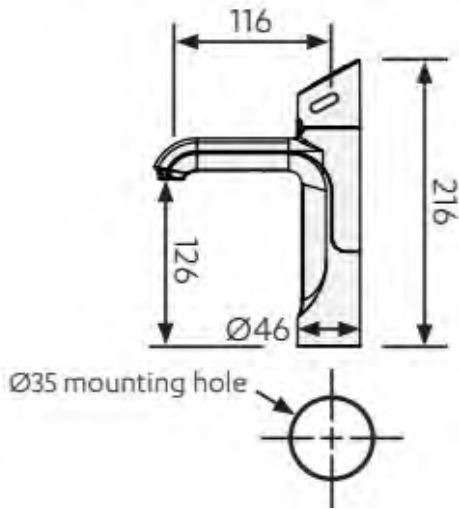

Tap installation

Wave