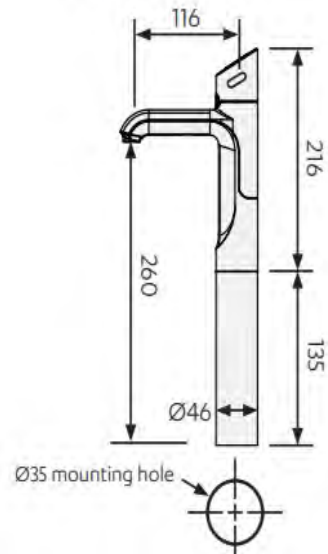

Wave + extension